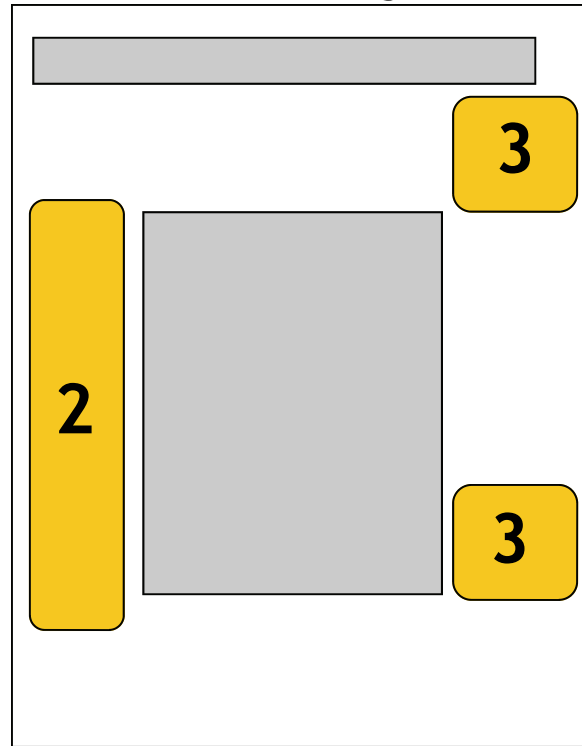

Advertise on AstronomyQuiz.info

Ad Locations

A quick guide for the advertisers on the placement of the ads on the web pages.

Quiz Pages

Home Page

1 - Leaderboard 728 X 90

2 - Wide skycraper 160 X 600

3 - Box 250 X 250 (Only available on Home Page)